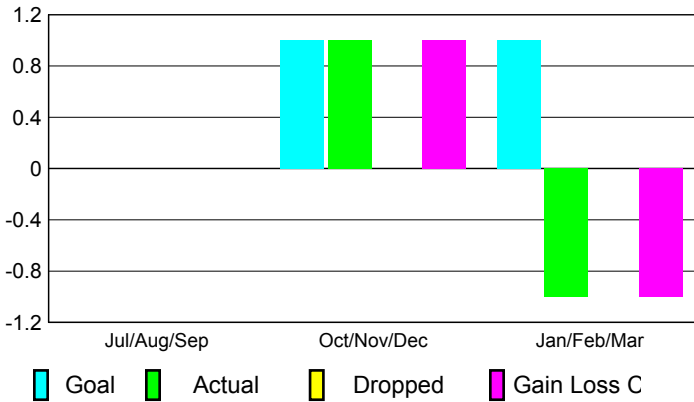

2008-2009 GMT Quarterly Report for District (or Undistricted) **District 310 A1**

GMT: **SOMSAKDI LOVISUTH**

Location: **THAILAND**

GMT CA: **5**

CLUBS

Club Results 2008-2009

Clubs 2007-2008

Month	New Club Goal	Actual New Clubs	Actual Dropped Clubs	Gain/Loss of Clubs	Gain/Loss of Clubs
Jul/Aug/Sep	0	0	0	0	0
Oct/Nov/Dec	1	1	0	1	1
Jan/Feb/Mar	1	-1	0	-1	-1
Totals	2	0	0	0	0

Club Results 2008-2009

Goal, New, Dropped, Gain/Loss