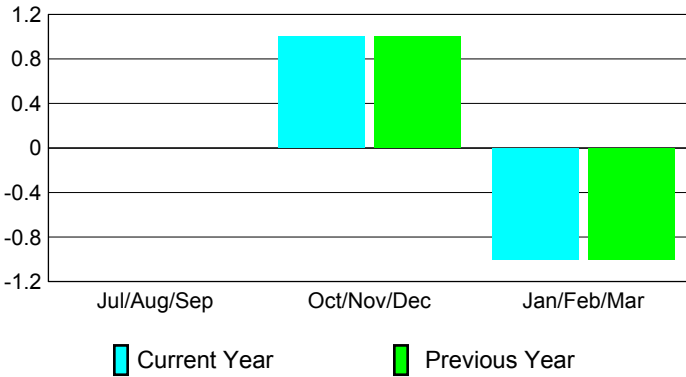

Comparison of Club Gain/Loss

Current Year Compared to the Previous Year