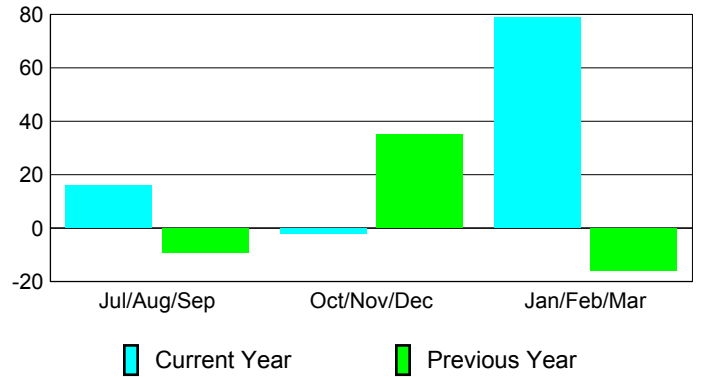

Comparison of Membership Gain/Loss

Current Year Compared to the Previous Year